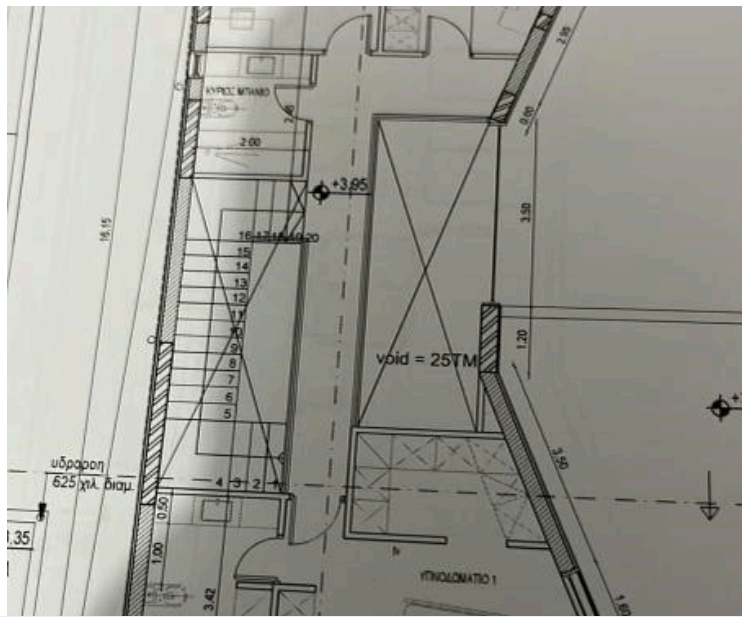

ΠΡΟΣΟΧΗ/ATTENTION

Πληροφορίες όπως τιμές ακινήτων και/ή διαθεσιμότητα ακινήτων που επισυνάπτονται στην ιστοσελίδα μας δεν είναι δεσμευτικές και δίνεται να