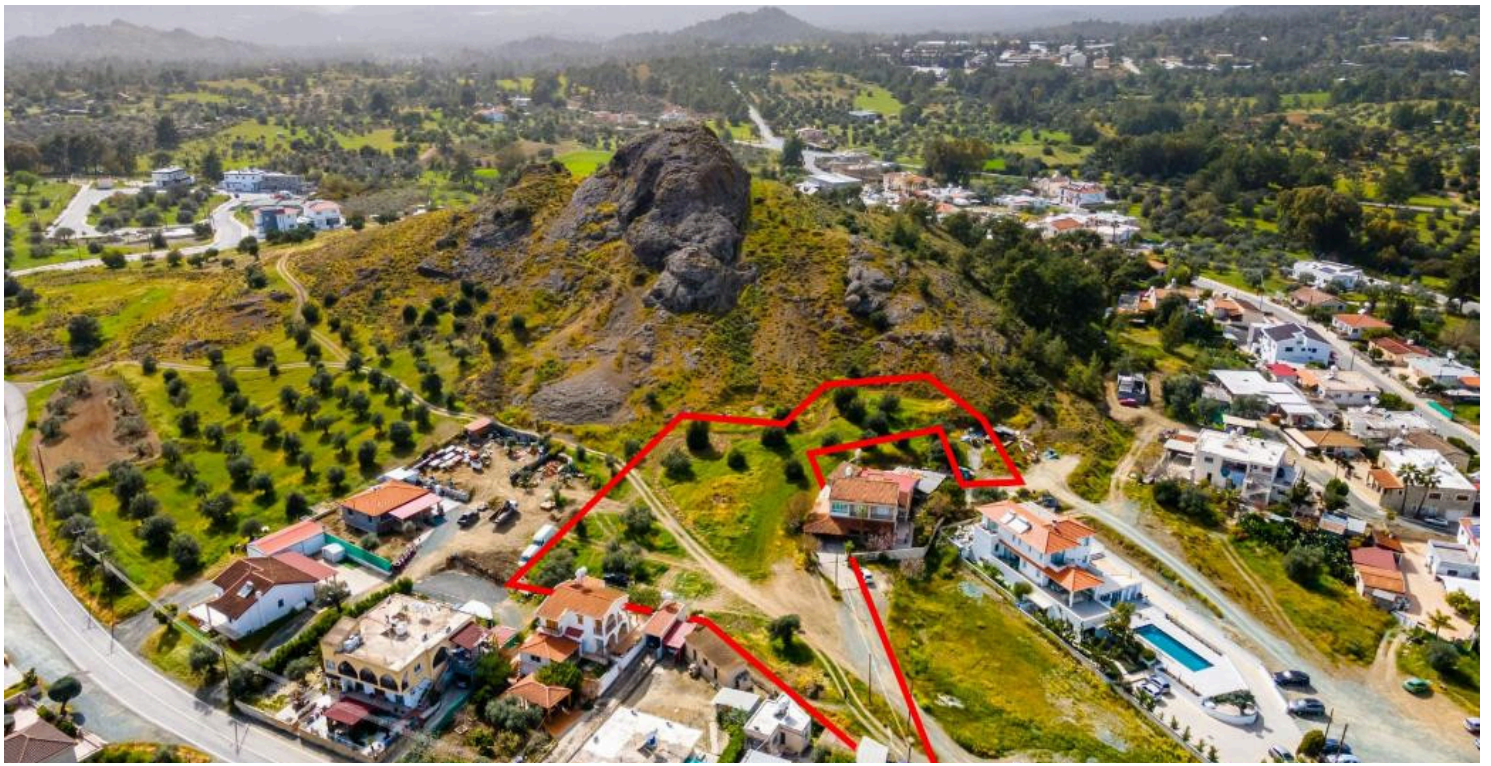

# Residential Field in Kornos, Larnaca

 Kornos, Larnaca

**€155,000** +VAT

ΠΡΟΣΟΧΗ/ATTENTION

Πληροφορίες όπως τιμές ακινήτων και/ή διαθεσιμότητα ακινήτων που επισυνάπτονται στην ιστοσελίδα μας δεν είναι δεσμευτικές και δίνεται να

## Specifications

Area

 4850 m<sup>2</sup>

Type

Field

## Description

4,850 m<sup>2</sup> Residential field is located in Kornos, within the Lefkara Municipality, Larnaca District. Very Close from the Kornos Community Council and Limassol–Nicosia highway, offering easy access to both cities. The property has an area of 4,850 m<sup>2</sup> and is situated about 40 meters from the nearest registered road.