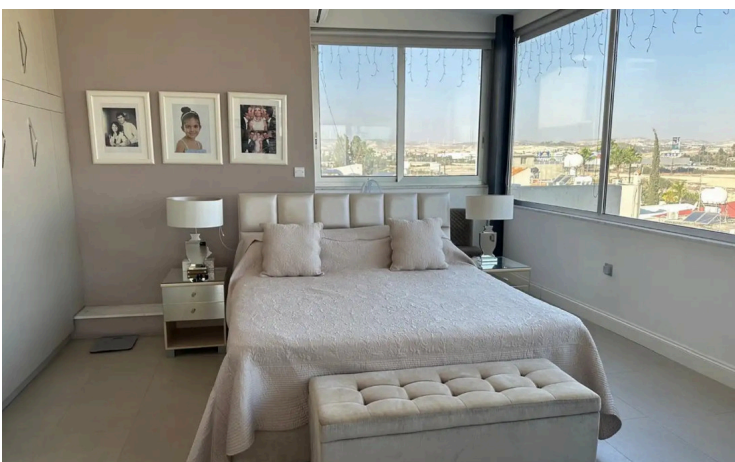

ΠΡΟΣΟΧΗ/ATTENTION

Πληροφορίες όπως τιμές ακινήτων και/ή διαθεσιμότητα ακινήτων που επισυνάπτονται στην ιστοσελίδα μας δεν είναι δεσμευτικές και δίνεται να