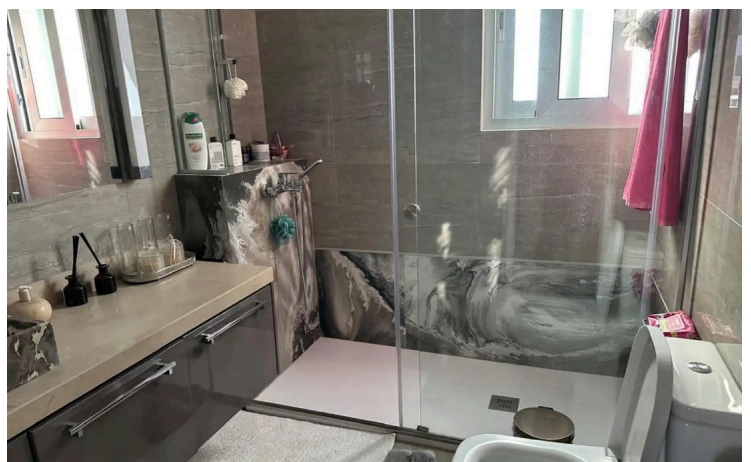

ΠΡΟΣΟΧΗ/ATTENTION

Πληροφορίες όπως τιμές ακινήτων και/ή διαθεσιμότητα ακινήτων που επισυνάπτονται στην ιστοσελίδα μας δεν είναι δεσμευτικές και δίνεται να