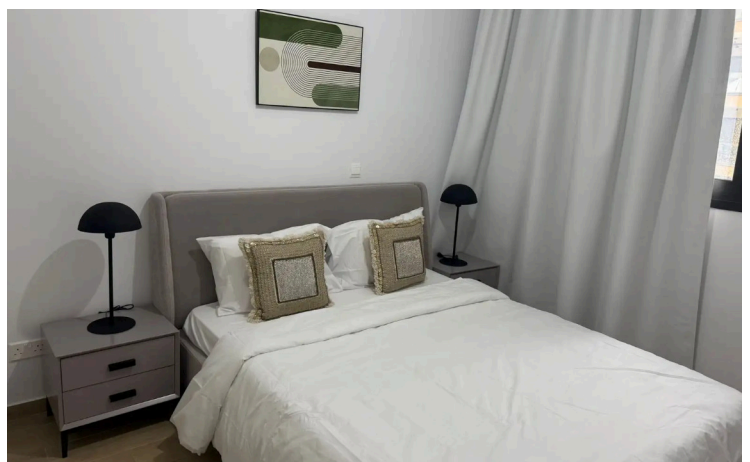

ΠΡΟΣΟΧΗ/ATTENTION

Πληροφορίες όπως τιμές ακινήτων και/ή διαθεσιμότητα ακινήτων που επισυνάπτονται στην ιστοσελίδα μας δεν είναι δεσμευτικές και δίνεται να