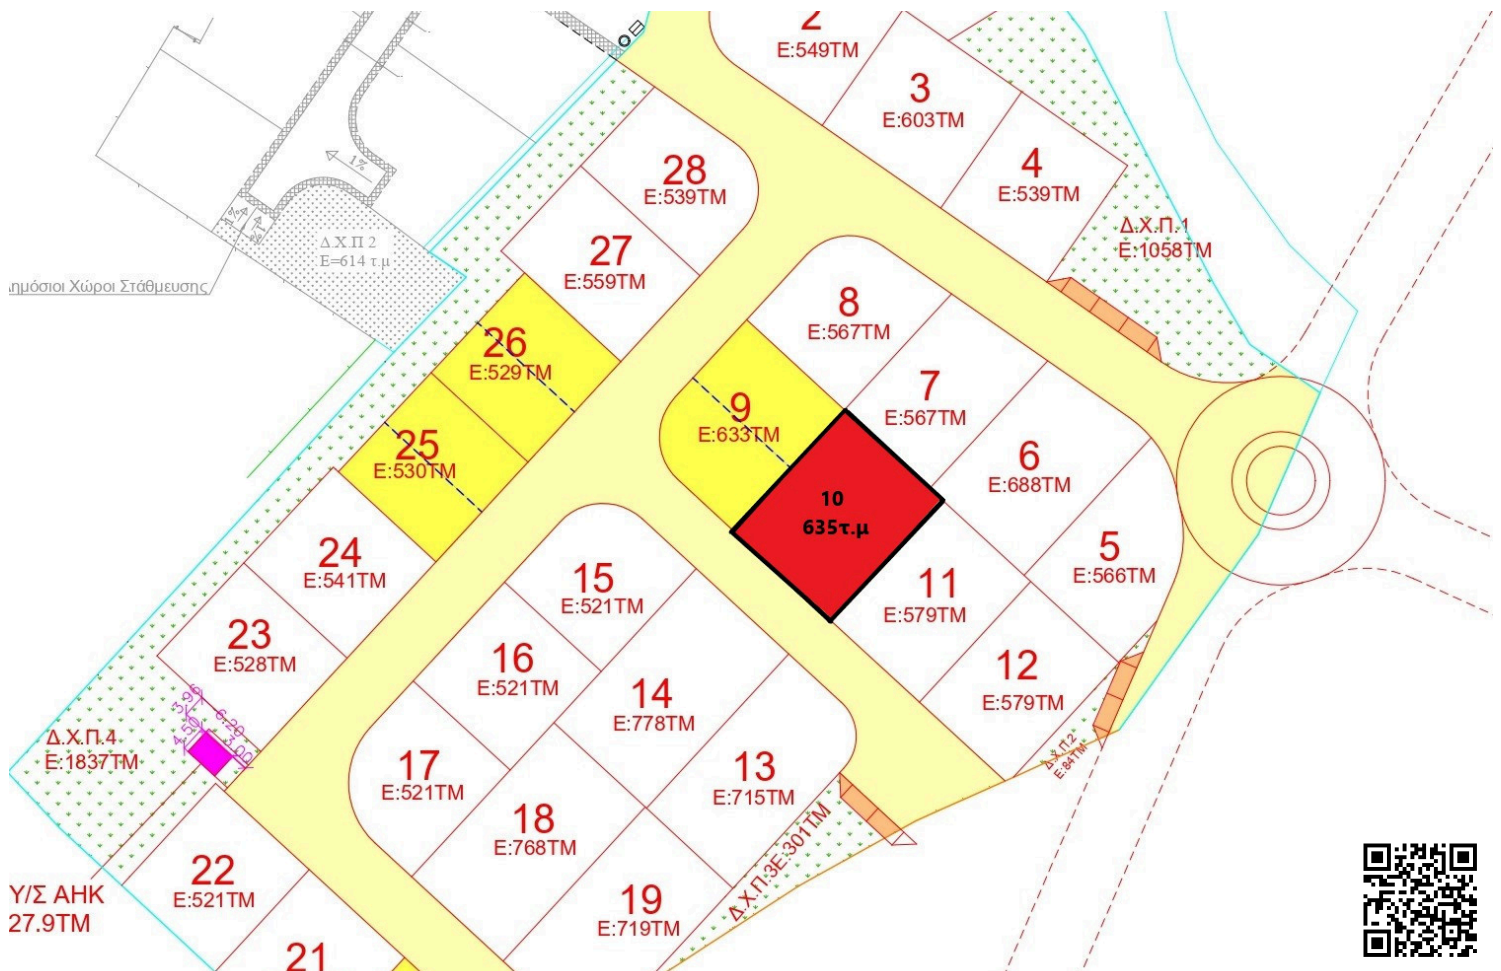

#67672

Residential Plot for Sale – Geri– Near Athalassa National Park

Geri, Nicosia

€149,000 +VAT