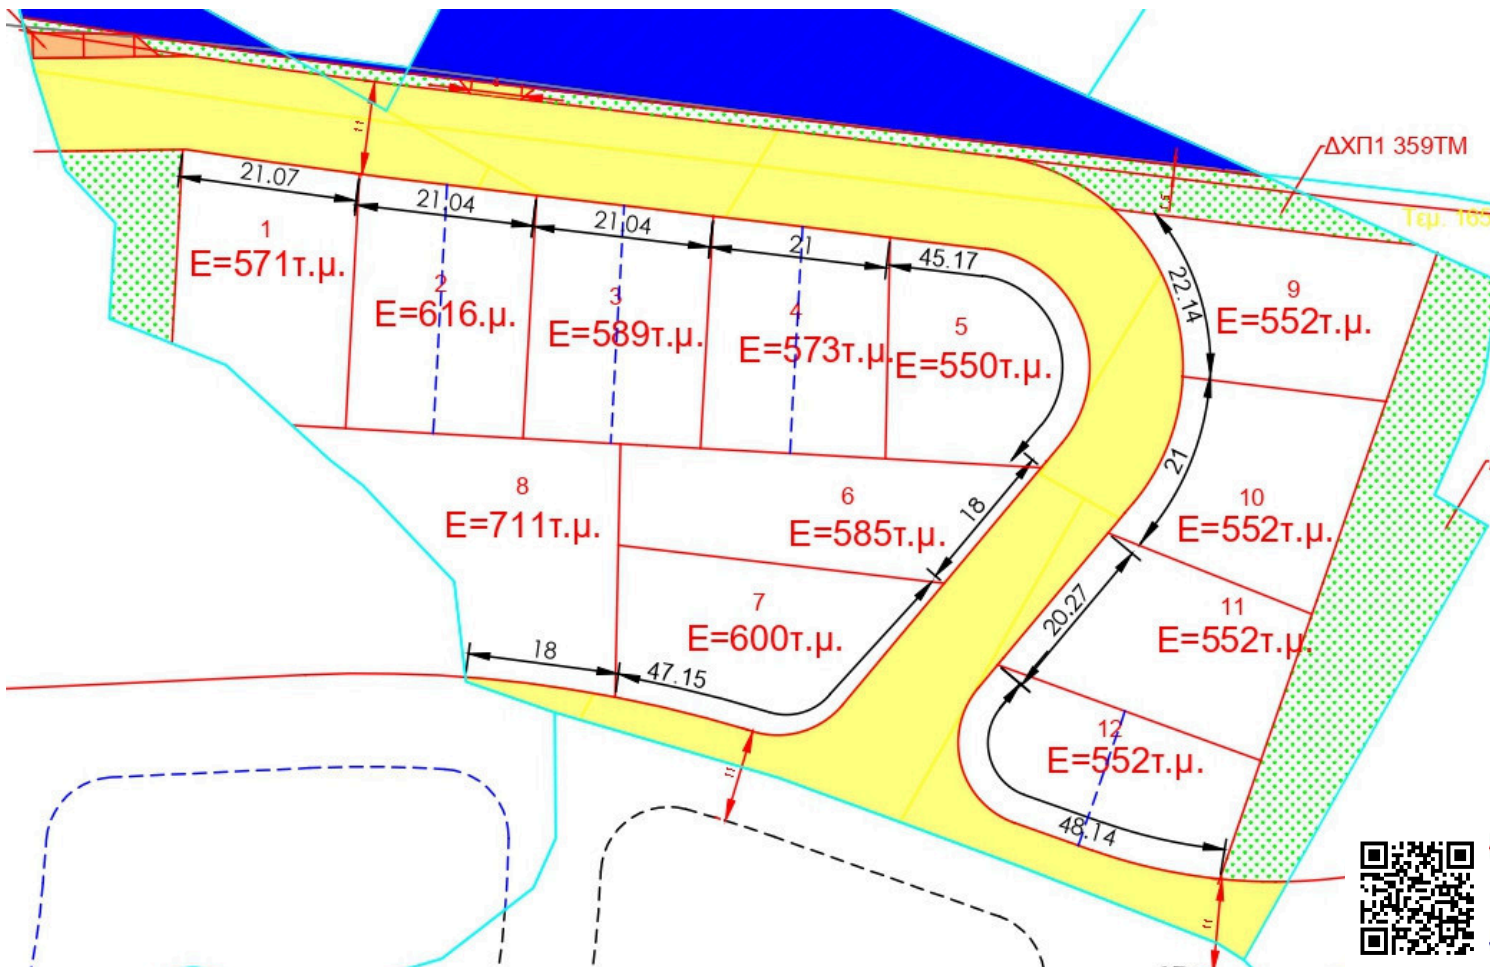

#68307

Prime Residential Plot in Geri

📍 Geri, Nicosia

€159,000 +VAT